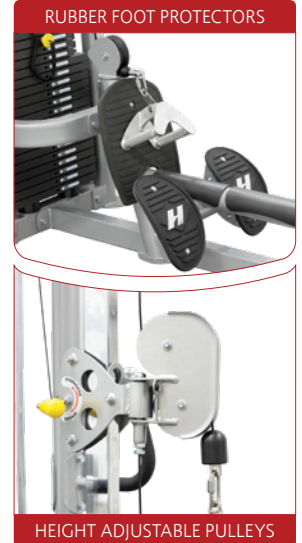

4-STATION SINGLE POD

CMJ-6000-1

FEATURES

- CMJ-CAGE Base Cage
- CMJ-6101 Triceps Extension*
- CMJ-6175 Hi-Lo Pulley**
- CMJ-6201 Lat Pulldown***
- CMJ-6203 Low Row***
- Standard CMJ Accessories

SPECS

- Product Dimensions L x W x H:
76.25" (194 cm) x 142.50" (362 cm) x 93.00" (236 cm)
- Product Weight: 1,571 lbs (713 kg)

* 170 LB. WEIGHT STACK

** 195 LB. WEIGHT STACK

*** 295 LB. WEIGHT STACK